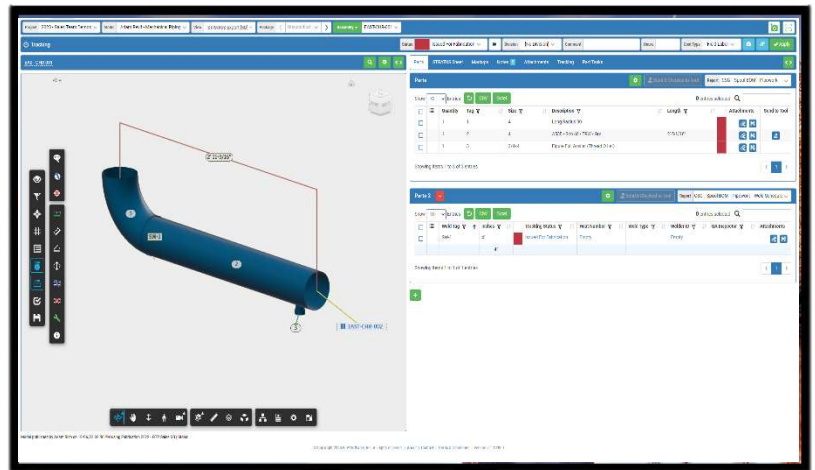

Handheld QR Code Scanner
(Must be 3D not 2D)

Monitor 43" seems optimal.

Keyboard (Preferred Dust and waterproof)

Mouse

Battery Backup UPS to allow cart to be mobile
between power supply.

KAMRUI GK3 Plus Mini PC 16GB RAM

512GB M.2 SSD, Intel 12th Alder Lake N95
(up to 3.4GHz) Micro PC, 2.5"SSD,
Gigabit Ethernet, 4K UHD, WiFi, BT,
VESA/Home/Business Mini Desktop
Computer

ZEBRA ZD421 Thermal Transfer Desktop
Printer 203 dpi Print Width 4-inch USB
ZD4A042-301M00EZ/